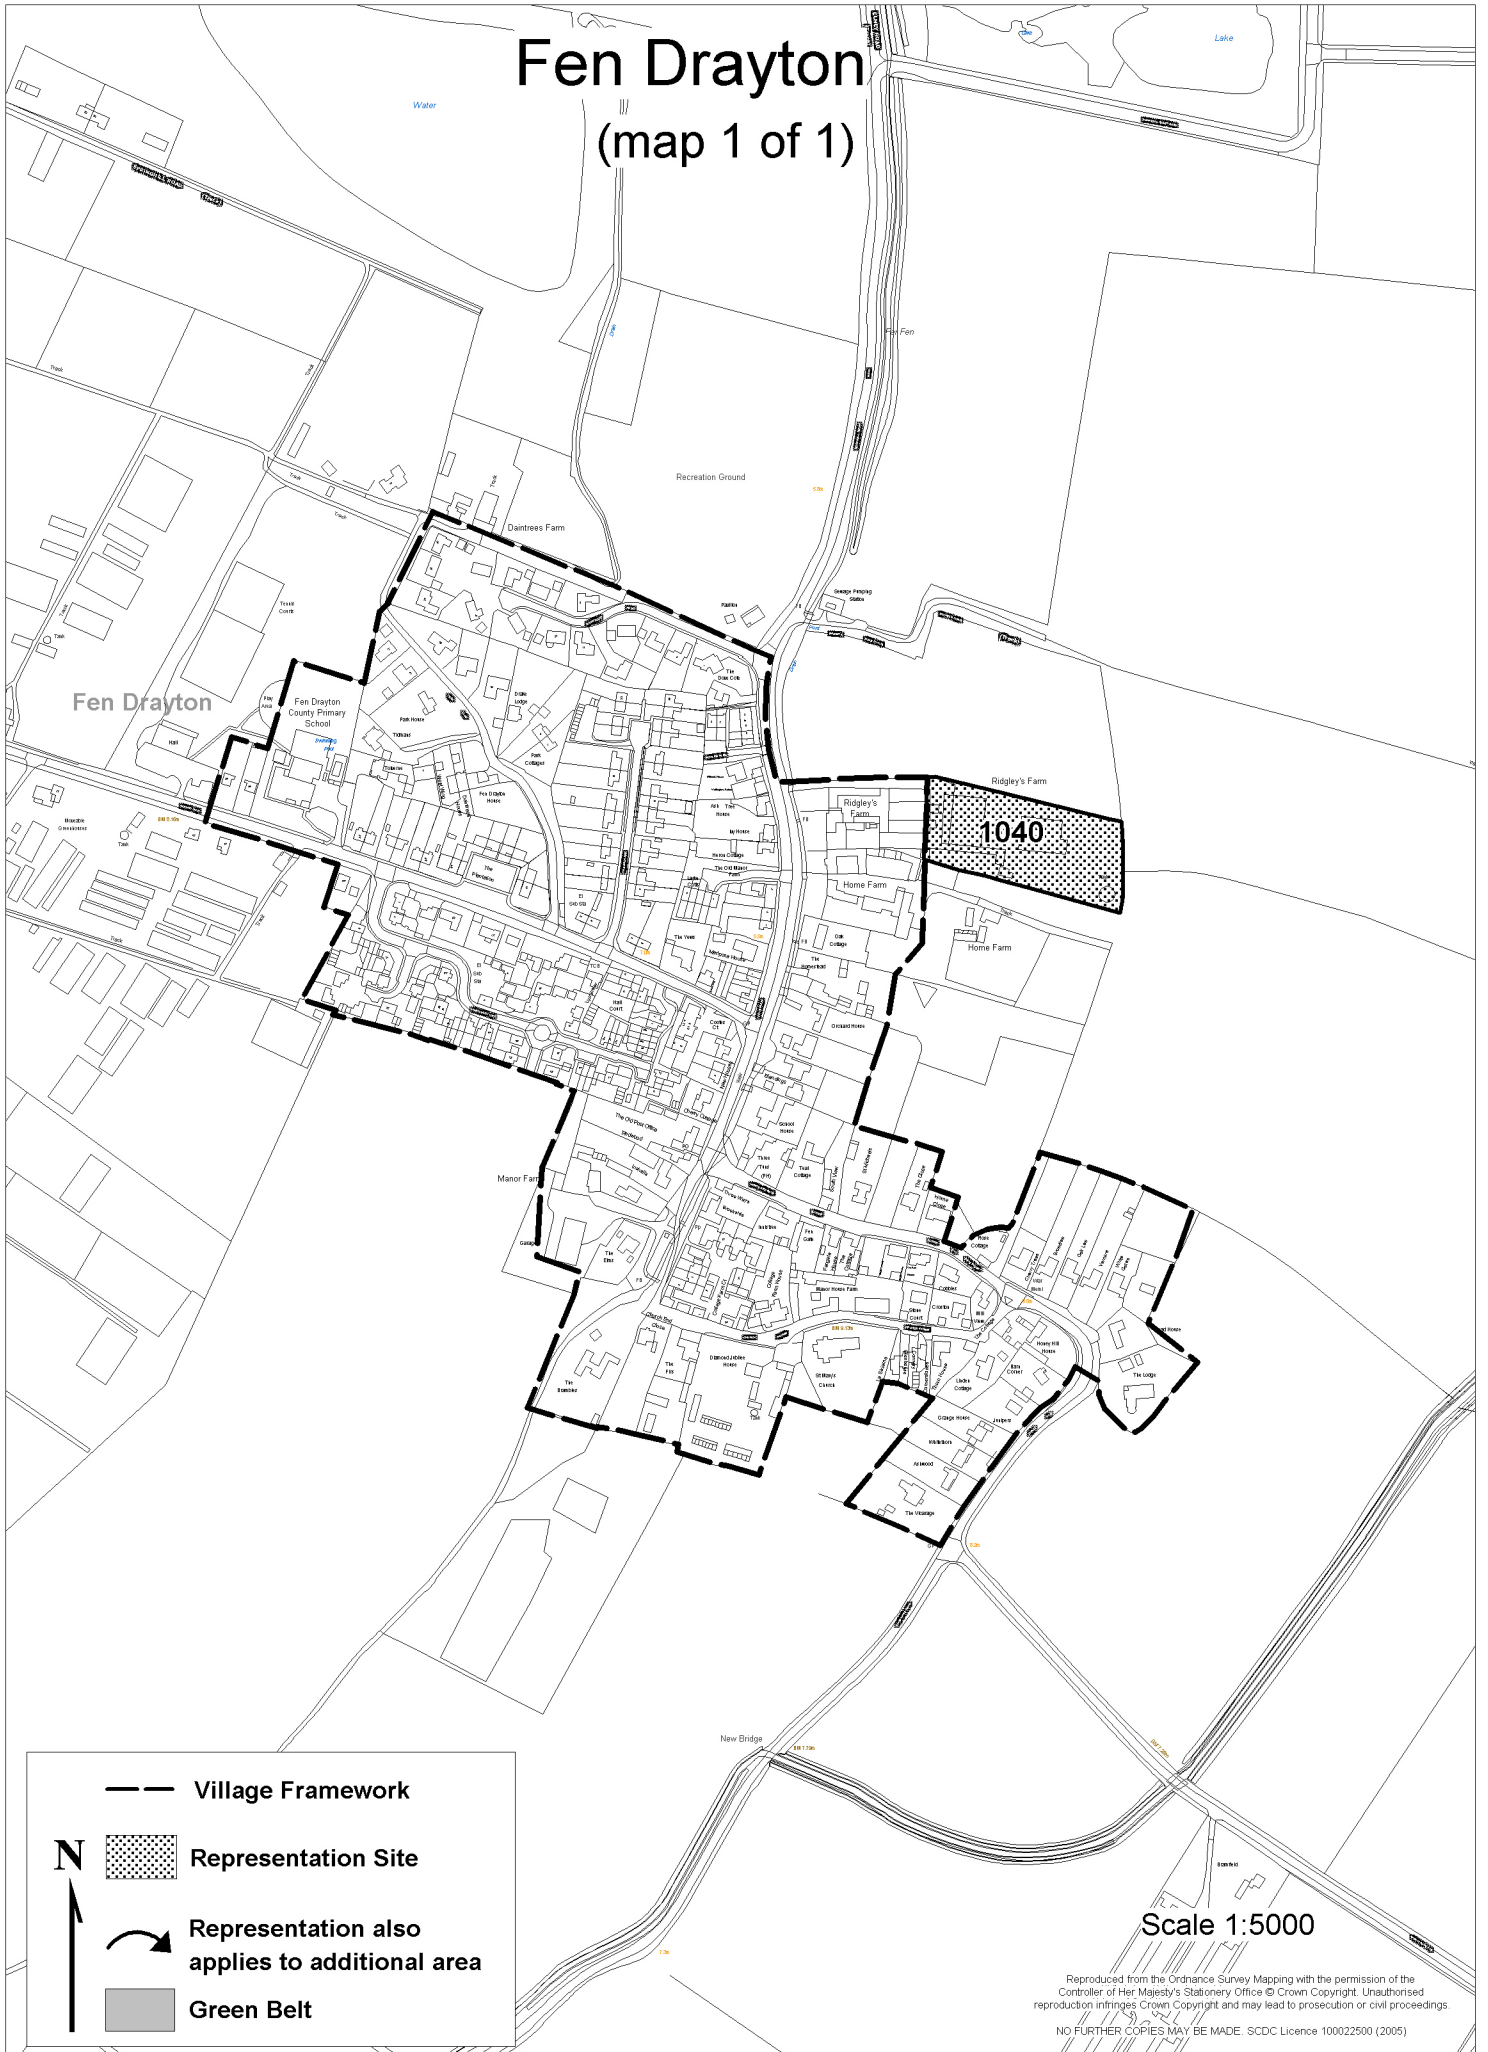

Fen Drayton

(map 1 of 1)

Scale 1:5000